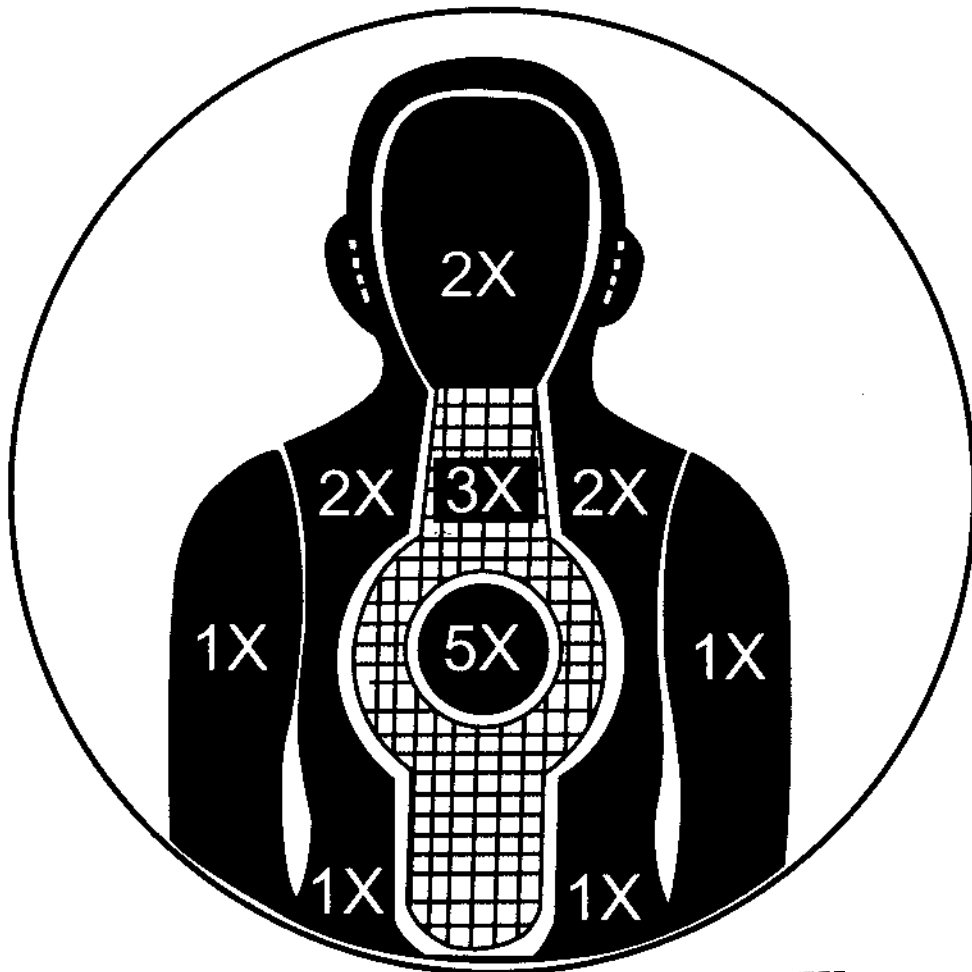

**WWW.  
KOMBATKIT  
.CO.UK**

**WWW.  
KOMBATKIT  
.CO.UK**

Cut along dotted line

Print this PDF out at 100% so that it fits the target holder.

**www.kombatkit.co.uk**

**WWW.  
KOMBATKIT  
.CO.UK**

**SHOOTING TARGET**

**WWW.  
KOMBATKIT  
.CO.UK**

 Cut along dotted line

Print this PDF out at 100% so that it fits the target holder.

**www.kombatkit.co.uk**